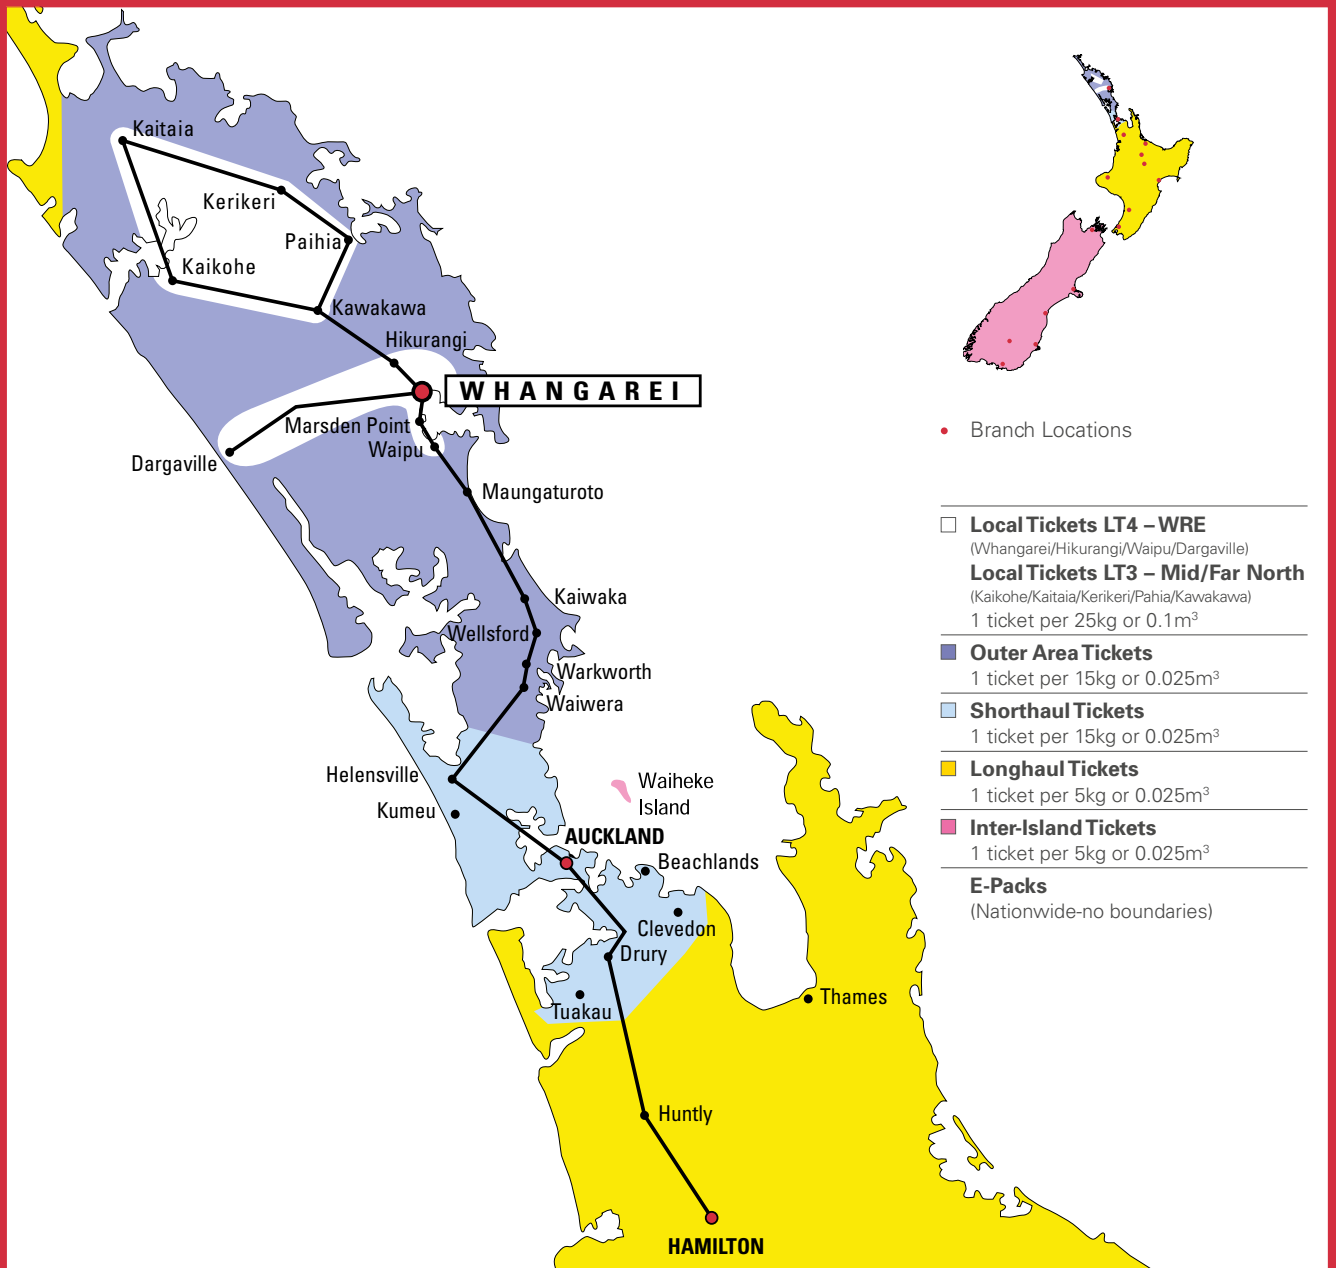

WHANGAREI BRANCH

BRANCH	OPENING HOURS
11 Dyer Street, Whangarei	Monday – Friday: 8.00am – 5.30pm Saturday: 8.00am – 10.30am

LOCAL SERVICES

Refer to pick-up times below for local services

LOCAL AND REGIONAL – SAME DAY SERVICES

Your pick-up times and depot departure times

Overnight delivery time:

	am
--	----

Pick up times:

--	--	--

Departs Whangarei at:	11.10 (am)	1.30 (pm)	3.00 (pm)
Auckland	2.30pm		
Awanui	2.45pm		
Dargaville	12.30pm	2.30pm	
Hamilton	4.00pm		
Hikurangi	3.30pm		
Kaeo	2.00pm		
Kaikohe	1.20pm	3.30pm	
Kaitaia	2.15pm	4.15pm	
Kaiwaka	12.30pm	3.00pm	
Kauri			3.30pm
Kawakawa	12.15pm	2.30pm	
Kerikeri	1.00pm	3.00pm	
Mangamuka	1.30pm	4.00pm	
Maungaturoto	2.00pm		
Mangonui	3.00pm		
Moerewa	12.15pm	2.30pm	
Ohaeawai	12.50pm	3.10pm	
Okaihau	1.15pm	3.40pm	
Opuia	1.30pm		
Paihia	1.40pm	3.10pm	
Ruakaka	11.30am	3.00pm	
Taipa	2.30pm		
Waipapa	1.30pm		
Waipu	12.35pm	2.30pm	
Waitangi	2.00pm	3.00pm	
Warkworth	1.00pm	3.00pm	
Wellsford	12.30pm	2.45pm	

WRE08/11

OVERNIGHT SERVICES

Your last pick-up time is:

Overnight by 9.30am to main business centres. Rural and some Outer Area and Residential deliveries may take longer.

WHANGAREI