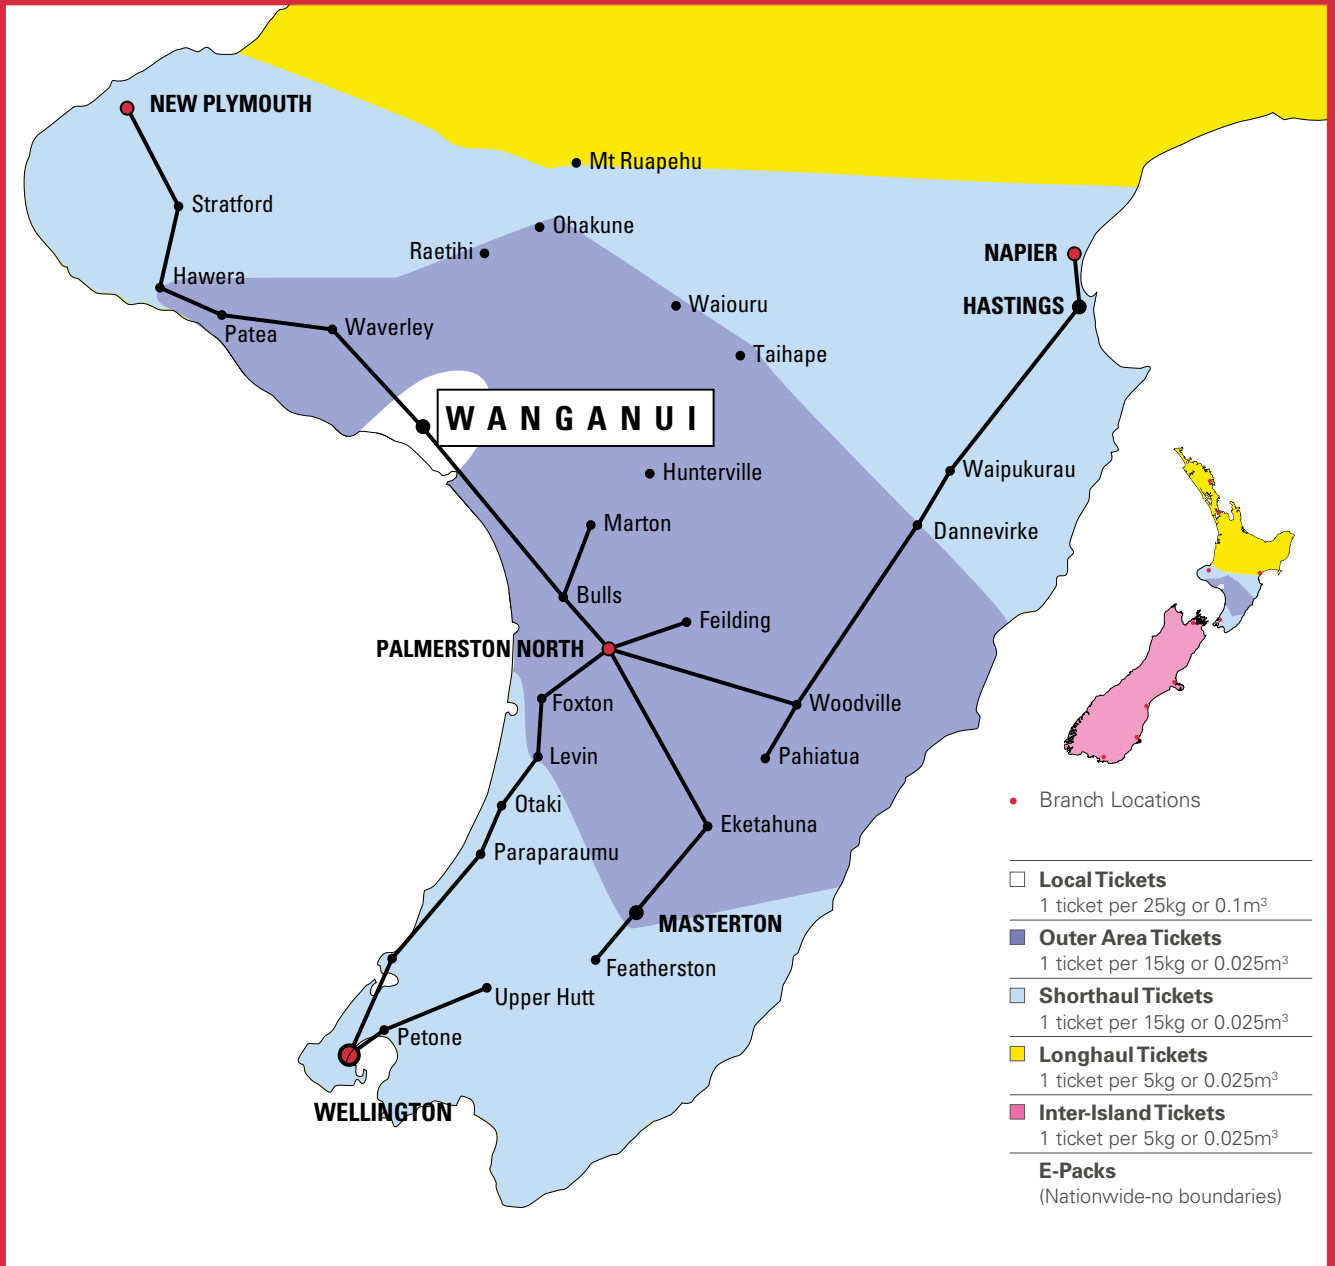

YOUR VAN PIN

FOR YOUR INFORMATION

Customer Services	0800 800 841
VAN Automated booking	0800 692 687
Local Branch	

Website	www.nzcouriers.co.nz
International Help Desk	0800 655 010
Local Fax	06 353 1660

WANGANUI REGIONAL

AGENT

Jons Furniture Warehouse, 74 Wilson St, Wanganui

OPENING HOURS

Monday – Friday: 9.00am – 5.00pm
Saturday: 9.00am – 12.00noon