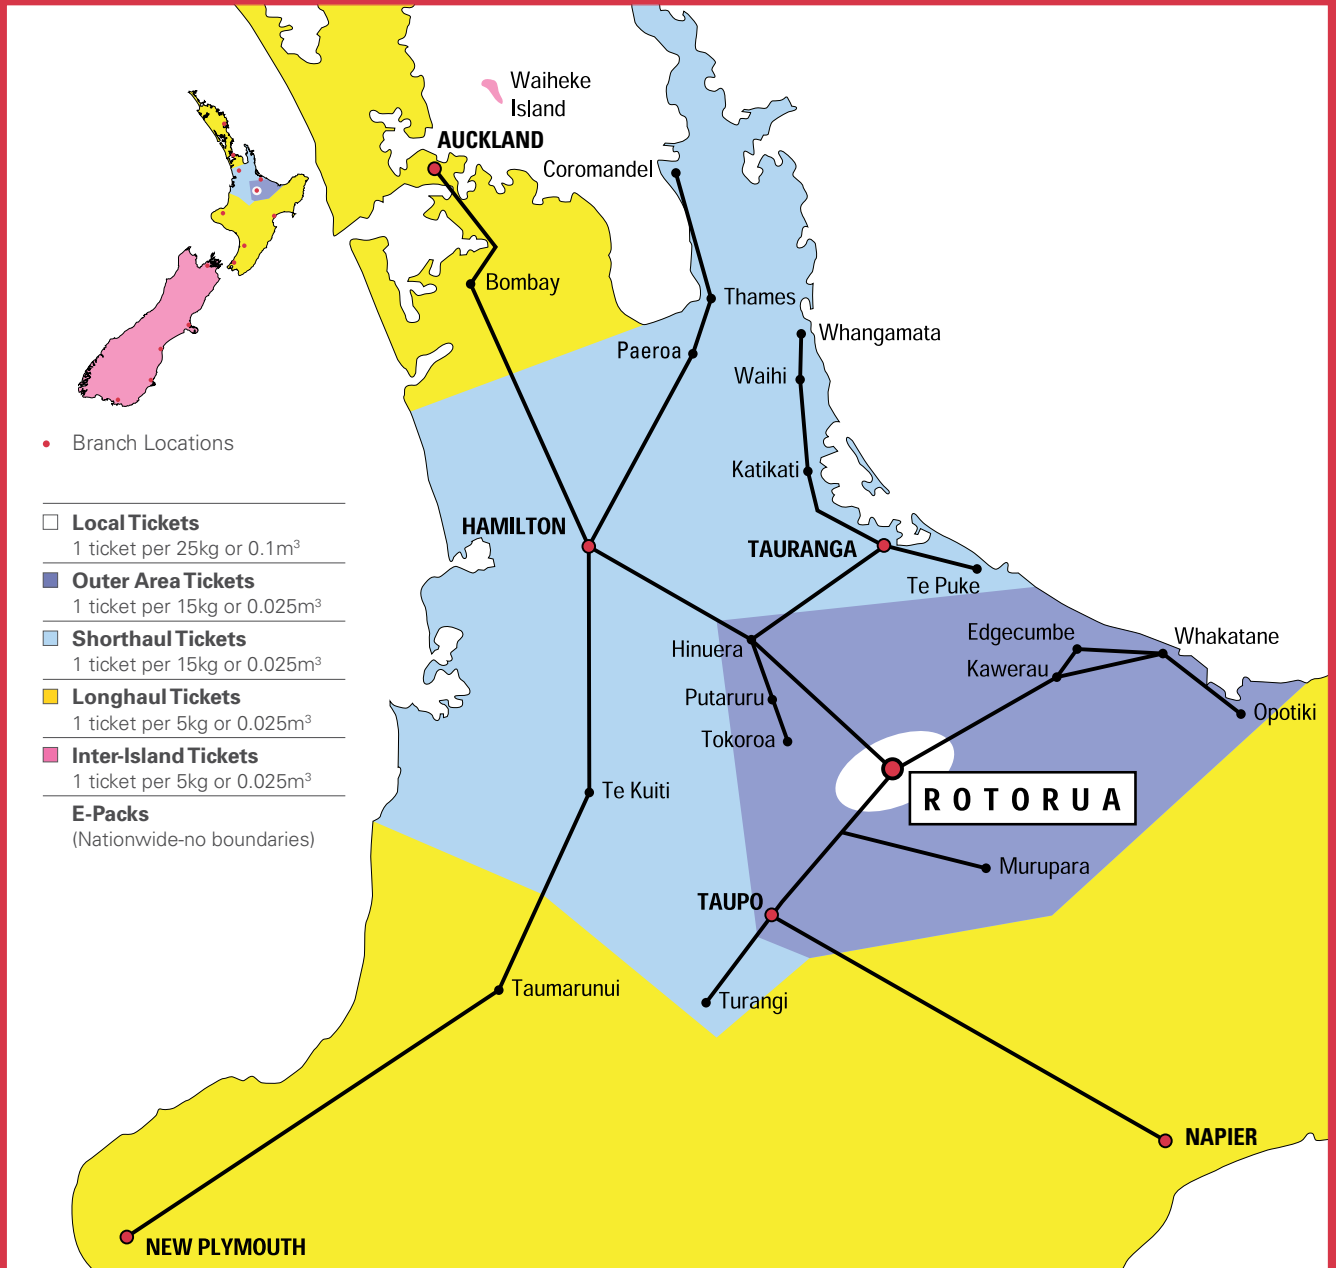

ROTORUA BRANCH

BRANCH	OPENING HOURS
105 Biak Street, Stirling Park, Rotorua	Monday – Friday: 8.00am – 6.00pm
	Saturday: 8.00am – 11.00am

LOCAL SERVICES

Refer to pick-up times below for local services

LOCAL AND REGIONAL – SAME DAY SERVICES

your pick-up times and depot departure times

Pick up times:			
Departs Rotorua at:	10.00 (am)	12.00 (pm)	2.00 (pm)
Auckland	•*	•**	
Bell Block	•		
Cambridge	•	•	
Coromandel	•		
Edgecumbe		•	•
Galatea		•	
Hamilton	•	•	•
Hastings		•	
Huntly	•	•	
Kawerau		•	•
Katikati	•	•	
Kerepehi	•		
Kinleith		•	
Matamata	•	•	•
Morrinsville	•	•	
Mt Maunganui	•	•	•
Murupara		•	
Napier		•*	
New Plymouth	•		
Ngaruawahia	•	•	
Ngatea	•		
Ngongataha		•	•
Ohope		•*	
Opotiki	•	•	
Otorohanga	•	•	

* Business Only

** Auckland Depot Only

*** Kinleith listed separately

Pick up times:			
Departs Rotorua at:	10.00 (am)	12.00 (pm)	2.00 (pm)
Paengaroa	•		
Paeroa	•	•	
Piopio	•		
Putaruru	•	•	•
Raglan	•	•	
Reporoa	•	•	•
Taumarunui	•		
Taupo	•	•	•
Tauranga	•	•	•
Te Aroha	•	•	
Te Awamutu	•	•	
Te Kauwhata		•	
Te Kuiti	•	•	
Te Puke	•	•	•*
Thames	•		
Tirau	•	•	•
Tokoroa***	•	•	
Turangi		•	
Turua	•		
Waihi		•	
Waitara	•*		
Waitoa	•	•	
Whakatane		•	•
Whangamata		•	

ROT 09/11

OVERNIGHT SERVICES

Your last pick-up time is:

Overnight by 9.30am to main business centres. Some Rural & Residential deliveries may take longer.

ROTORUA