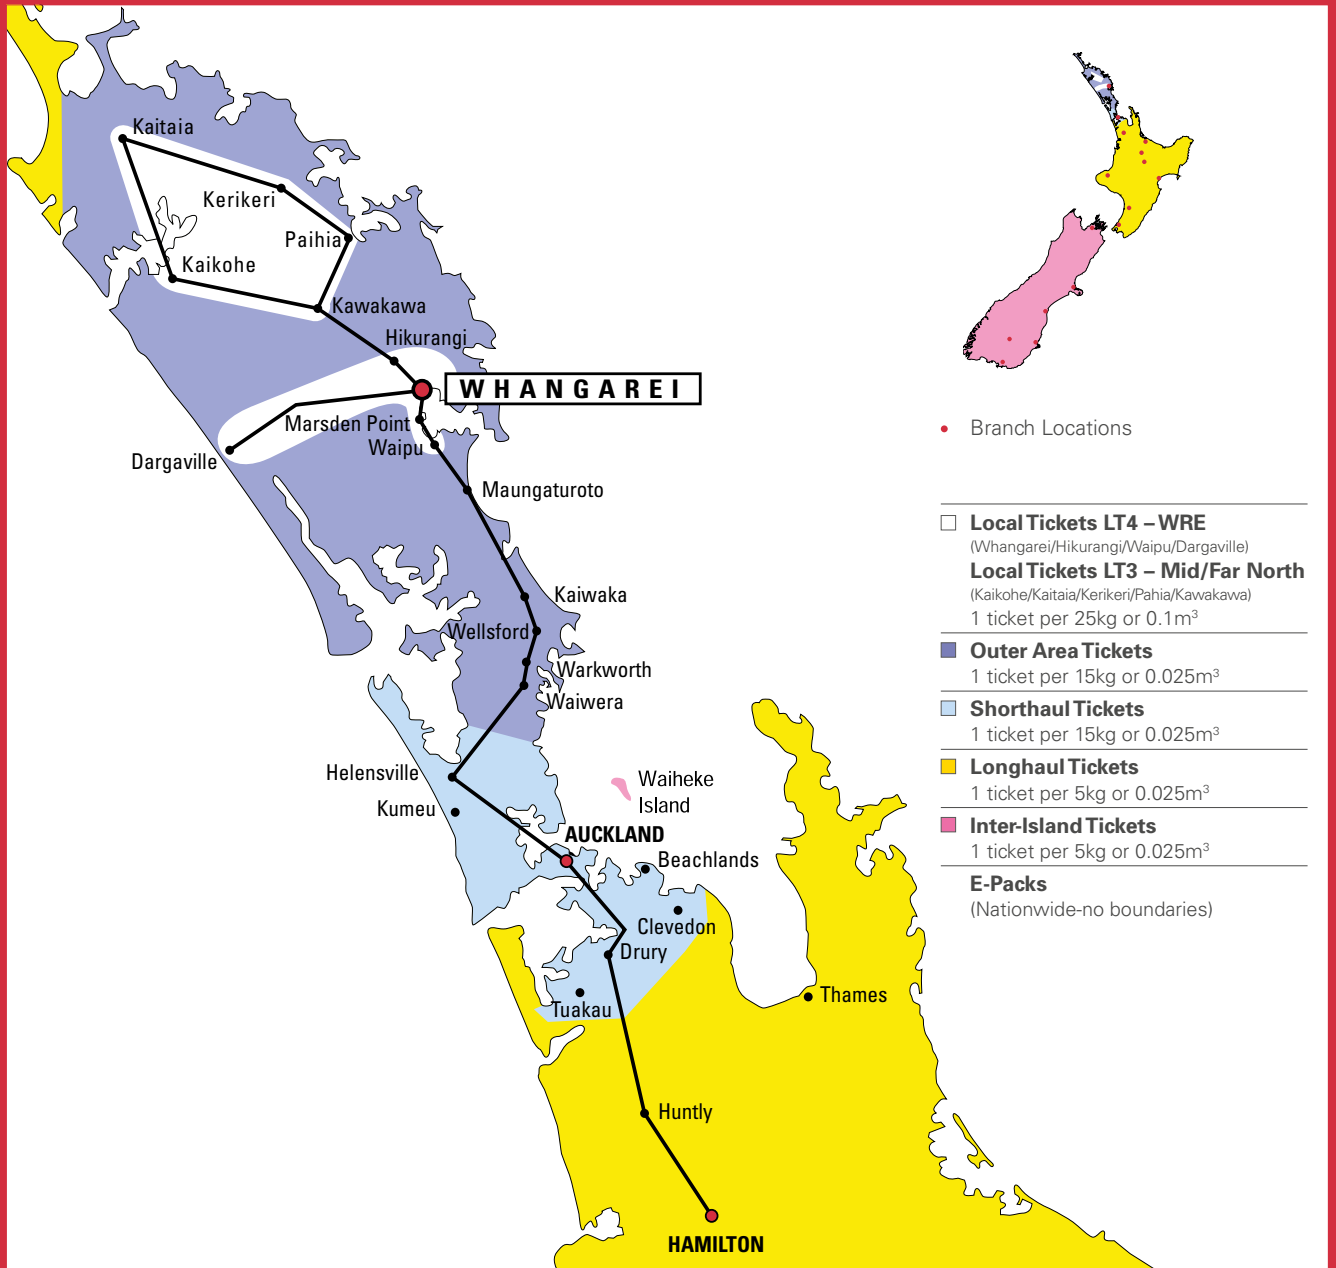

WHANGAREI BRANCH

BRANCH	OPENING HOURS
11 Dyer Street, Whangarei	Monday – Friday: 8.00am – 5.30pm Saturday: 8.00am – 10.30am

LOCAL SERVICES

Refer to pick-up times below for local services

LOCAL AND REGIONAL – SAME DAY SERVICES

Your pick-up times and depot departure times

Overnight delivery time:

	am
--	----

Pick up times:		
Departs Paihia at:	11.30 (am)	2.00 (pm)
Awanui	2.45pm	
Hikurangi	3.30pm	
Kaeo	2.00pm	
Kaikohe	1.20pm	3.30pm
Kaitaia	2.15pm	4.00pm
Kauri	4.00pm	
Kawakawa	1.00pm	5.00pm
Kerikeri	1.00pm	3.00pm
Mangamuka	1.30pm	
Mangonui	3.00pm	
Moerewa	1.00pm	5.15pm
Ohaeawai	12.50pm	3.15pm
Okaihau	1.15pm	3.30pm
Opuā	1.30pm	3.30pm
Taipa	2.30pm	
Waipapa	1.30pm	
Waitangi	2.00pm	3.00pm
Whangarei	2.00pm	

PAI08/11

OVERNIGHT SERVICES

Your last pick-up time is:

Overnight by 9.30am to main business centres. Rural and some Outer Area and Residential deliveries may take longer.

WHANGAREI