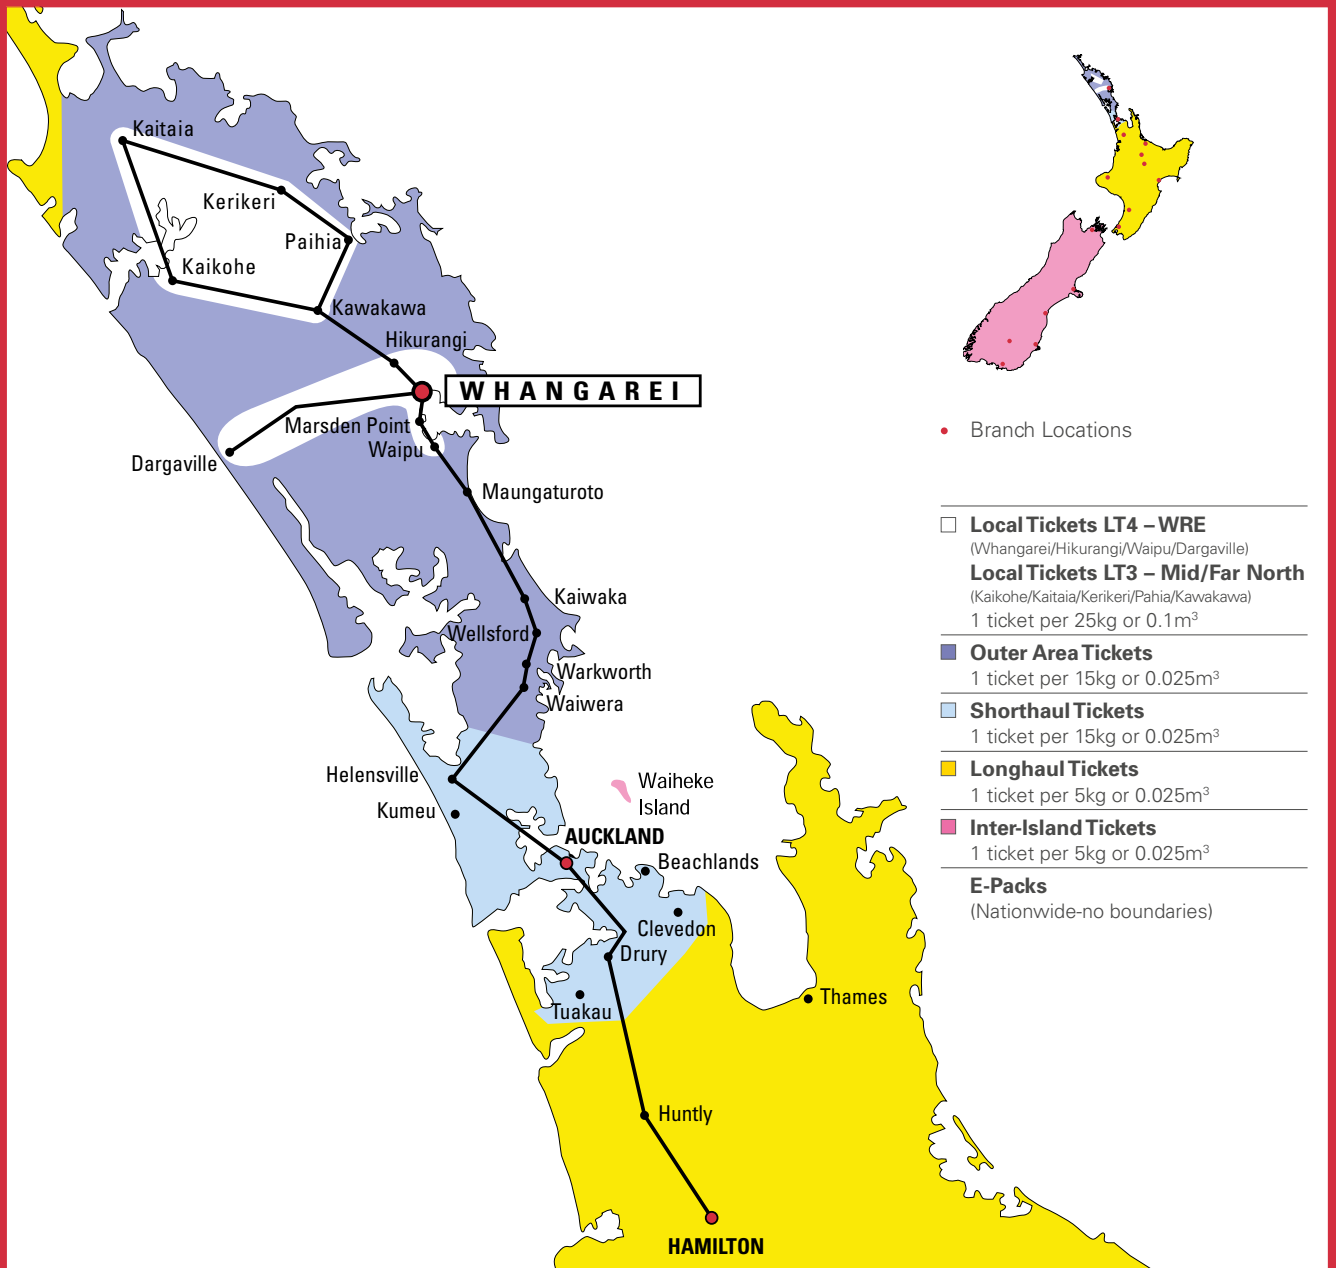

WHANGAREI BRANCH

BRANCH	OPENING HOURS
11 Dyer Street, Whangarei	Monday – Friday: 8.00am – 5.30pm Saturday: 8.00am – 10.30am

LOCAL SERVICES

Refer to pick-up times below for local services

LOCAL AND REGIONAL – SAME DAY SERVICES

Your pick-up times and depot departure times

Overnight delivery time:

	am
--	----

Pick up times:		
Departs Mangonui at:	10.15 (am)	1.15 (pm)
Awanui	11.15am	2.30pm
Hikurangi	2.15pm	
Kaeo	2.00pm	
Kaikohe	1.20pm	
Kaitaia	11.15am	2.00pm
Kauri	4.00pm	
Kawakawa	1.00pm	
Kerikeri	1.00pm	
Mangamuka	1.30pm	
Mangonui		3.00pm
Moerewa	1.00pm	
Ohaeawai	12.50pm	
Okaihau	1.15pm	
Paihia	1.40pm	
Taipa	1.15pm	2.30pm
Waipapa	1.30pm	
Waitangi	2.00pm	
Whangarei	2.00pm	

MAN08/11

OVERNIGHT SERVICES

Your last pick-up time is:

Overnight by 9.30am to main business centres. Rural and some Outer Area and Residential deliveries may take longer.

WHANGAREI