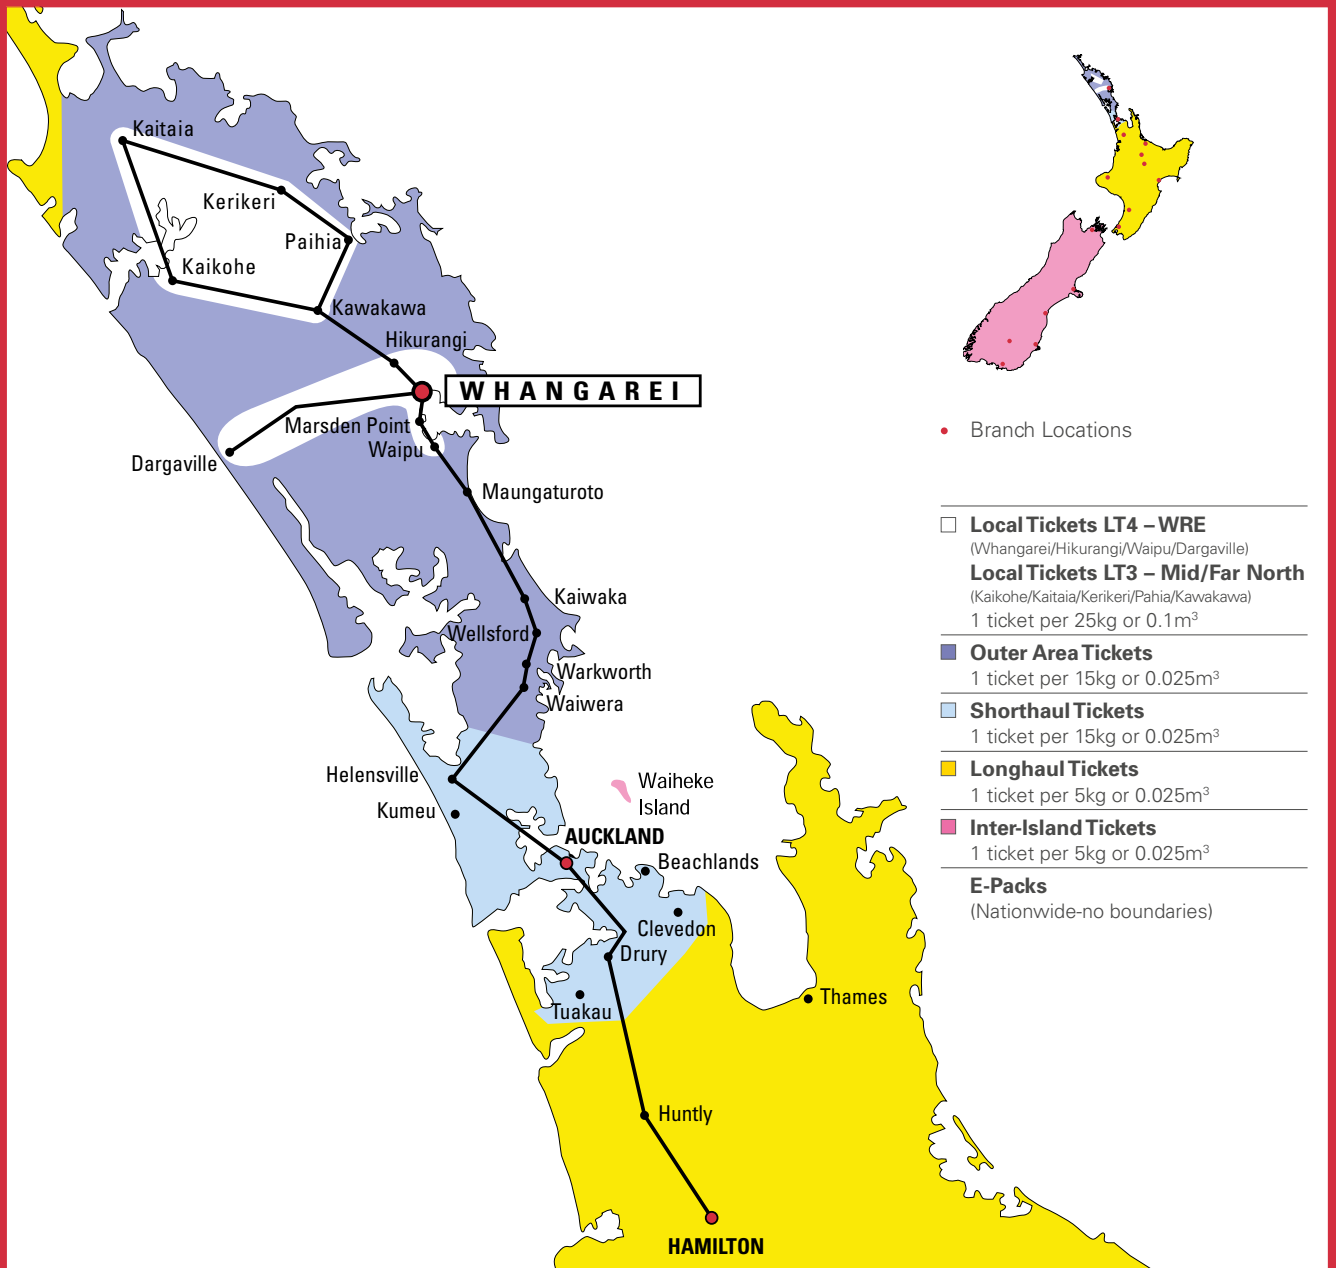

WHANGAREI BRANCH

BRANCH	OPENING HOURS
11 Dyer Street, Whangarei	Monday – Friday: 8.00am – 5.30pm Saturday: 8.00am – 10.30am

LOCAL SERVICES

Refer to pick-up times below for local services

LOCAL AND REGIONAL – SAME DAY SERVICES

Your pick-up times and depot departure times

Overnight delivery time:

	am
--	-----------

Pick up times:			
Departs Kerikeri at:	9.45 (am)	11.30 (am)	2.30 (pm)
Awanui		2.45pm	
Dargaville	2.00pm		
Hikurangi		2.15pm	
Kaeo		2.00pm	
Kaikohe		1.20pm	3.10pm
Kaitaia		2.15pm	4.00pm
Kauri		4.00pm	
Kawakawa	10.45am	1.00pm	5.10pm
Kerikeri	11.00am	1.00pm	3.00pm
Mangamuka		1.30pm	3.30pm
Mangonui		3.00pm	
Moerewa	11.15am	1.00pm	5.15pm
Ohaeawai		12.50pm	3.00pm
Okaihau		1.15pm	
Opuā		1.30pm	3.30pm
Paihia		1.40pm	
Ruakaka	4.00pm		
Taipa		2.30pm	
Waipapa		1.30pm	
Waipu	2.30pm		
Waitangi		2.00pm	
Whangarei	12.00pm	2.00pm	

KER08/11

OVERNIGHT SERVICES

Your last pick-up time is:

Overnight by 9.30am to main business centres. Rural and some Outer Area and Residential deliveries may take longer.

WHANGAREI